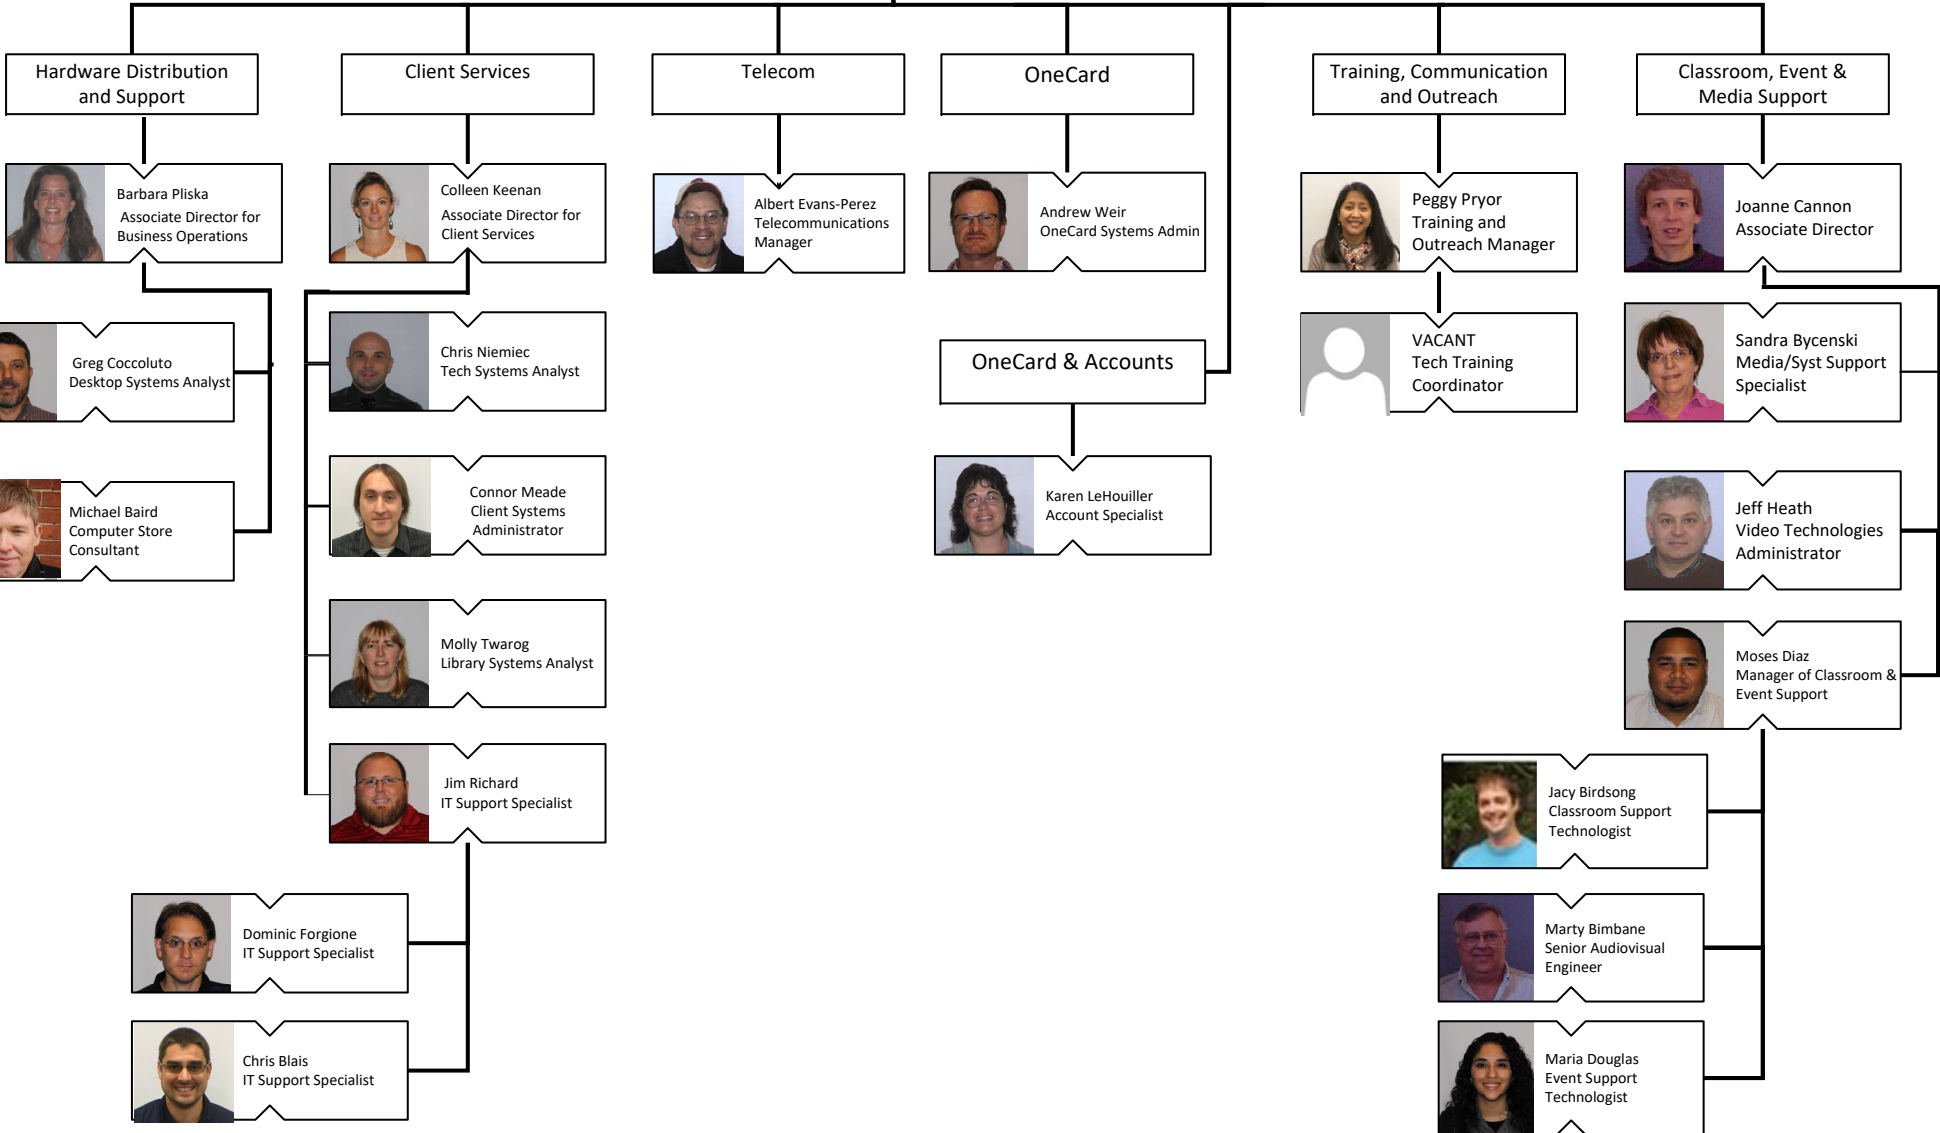

Sharon A. Moore
Deputy CIO

Hardware Distribution and Support

Barbara Pliska
Associate Director for Business Operations

Client Services

Colleen Keenan
Associate Director for Client Services

Telecom

Albert Evans-Perez
Telecommunications Manager

OneCard

Andrew Weir
OneCard Systems Admin

Training, Communication and Outreach

Peggy Pryor
Training and Outreach Manager

Classroom, Event & Media Support

Joanne Cannon
Associate Director

Greg Coccoluto
Desktop Systems Analyst

Chris Niemiec
Tech Systems Analyst

OneCard & Accounts

VACANT
Tech Training Coordinator

Sandra Bycenski
Media/Syst Support Specialist

Michael Baird
Computer Store Consultant

Connor Meade
Client Systems Administrator

Karen LeHouiller
Account Specialist

Jeff Heath
Video Technologies Administrator

Molly Twarog
Library Systems Analyst

Moses Diaz
Manager of Classroom & Event Support

Jim Richard
IT Support Specialist

Dominic Forgiione
IT Support Specialist

Jacy Birdsong
Classroom Support Technologist

Chris Blais
IT Support Specialist

Marty Bimbane
Senior Audiovisual Engineer

Maria Douglas
Event Support Technologist